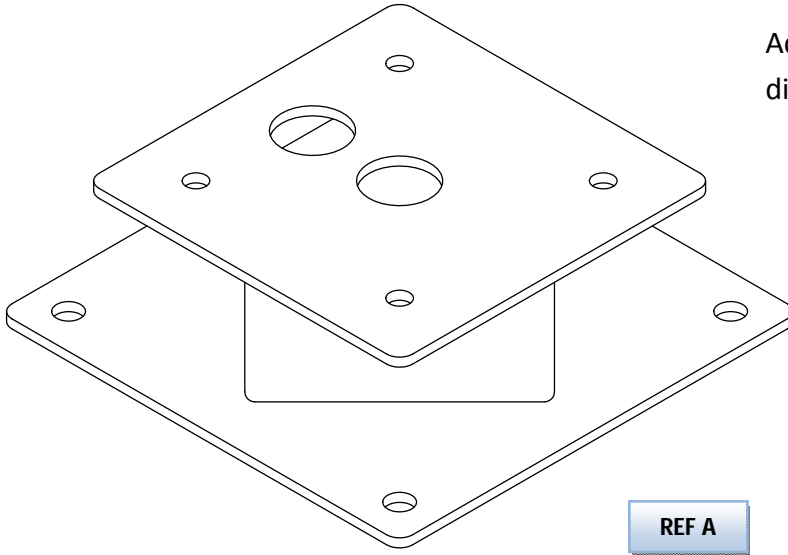

FOUNDATIONS

MISCELLANEOUS

Adapter plate allows retrofitting to different foundation configurations

REF A

REF	J&A #	DESCRIPTION
A	180460-000	ADAPTER PLATE KIT
B	180458-000	ANCHOR BOLT KIT

REF B