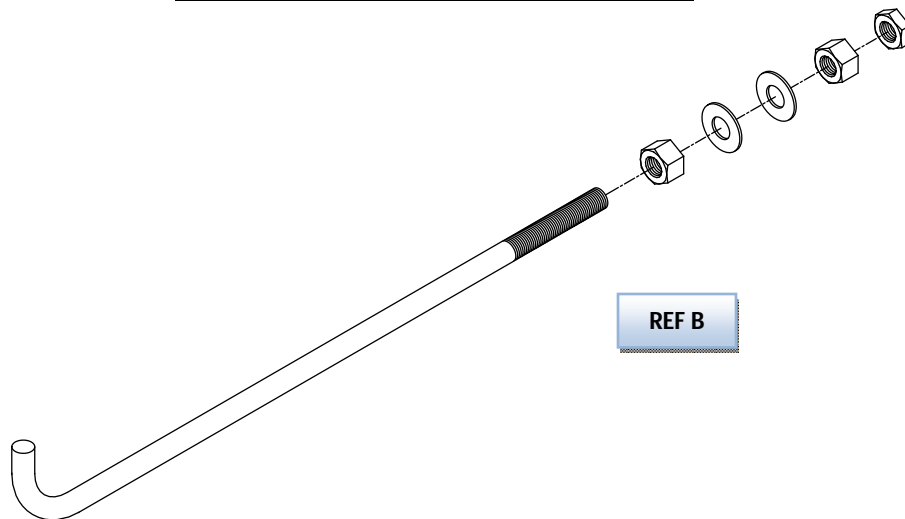

FOUNDATIONS

MISCELLANEOUS

Adapter plate allows retrofitting to different foundation configurations

REF A

REF	J&A #	DESCRIPTION
A	180460-000	ADAPTER PLATE KIT
B	180458-000	ANCHOR BOLT KIT

REF B