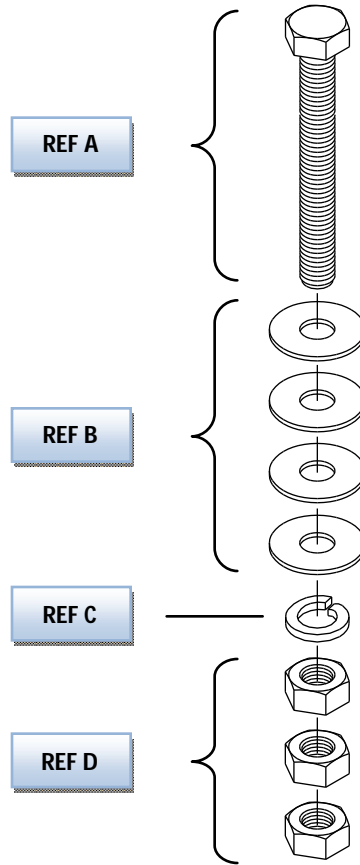

FOUNDATIONS

Hardware Kits

REF	PART NUMBER	QTY/KIT	DESCRIPTION
	180014-000		KIT, HARDWARE, FOUNDATION, 6" HEX BOLTS
	180014-001		KIT, HARDWARE, FOUNDATION, 7 1/2" HEX BOLTS
	180572-000		KIT, HARDWARE, FOUNDATION, 8" HEX BOLTS
A	013224-8096	4	SCREW, TAP, 1-8 X 6 HHC, GR 5, ZP
-	013224-8120	4	SCREW, TAP, 1-8 X 7 1/2 HHC, GR 5, ZP
-	013224-8128	4	SCREW, TAP, 1-8 X 8 HHC, GR 5, ZP
B	013007-012	16	WASHER, FLAT WROUGHT, 1", ZP
C	013000-013	4	WASHER, SPLIT LOCK, 1", ZP
D		12	NUT, 1-8 HEX, ZP