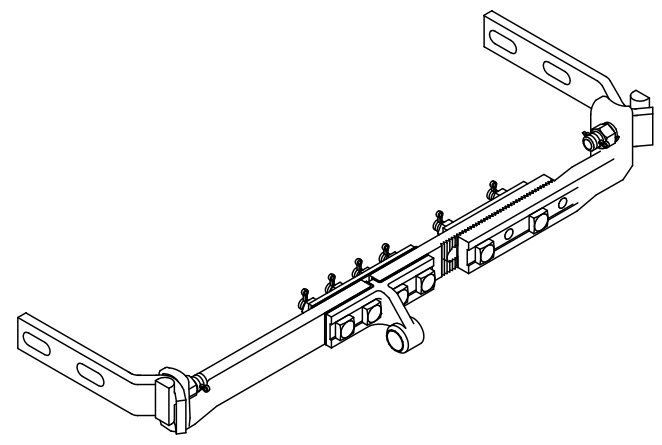

FRONT RODS

REF A

REF B

REF C

| REF | J&A # | DESCRIPTION |
|-----|------------|----------------------------------------------------|
| A | 22524X-XXX | ASSEMBLY, GRS STYLE FRONT ROD (SEE PAGES 8.4-8.6) |
| B | 225312-XXX | ASSEMBLY, US&S STYLE FRONT ROD (SEE PAGES 8.7-8.8) |
| C | 225350-XXX | ASSEMBLY, SMJ STYLE FRONT ROD (SEE PAGES 8.3) |