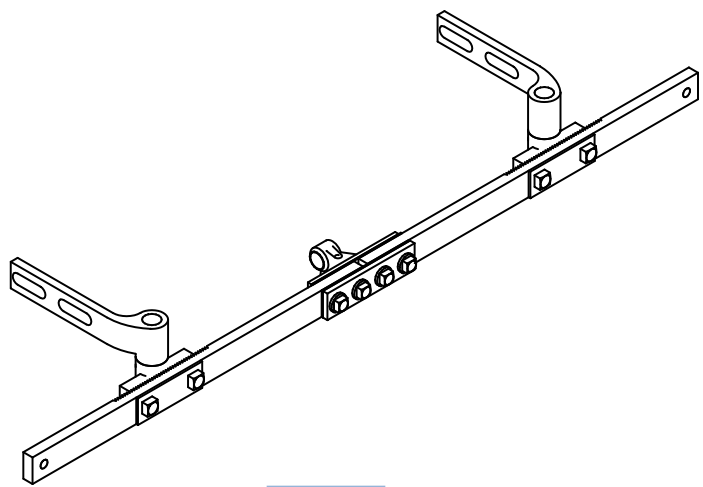

FRONT RODS

REF A

REF B

REF C

| REF | J&A # | DESCRIPTION |
|-----|------------|----------------------------------------------------|
| A | 22524X-XXX | ASSEMBLY, GRS STYLE FRONT ROD (SEE PAGES 8.4-8.6) |
| B | 225312-XXX | ASSEMBLY, US&S STYLE FRONT ROD (SEE PAGES 8.7-8.8) |
| C | 225350-XXX | ASSEMBLY, SMJ STYLE FRONT ROD (SEE PAGES 8.3) |