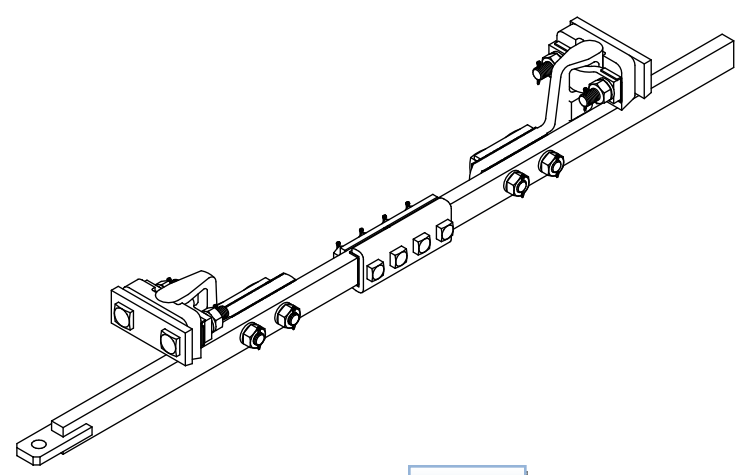

FRONT RODS

REF A

REF B

REF C

| REF | J&A # | DESCRIPTION |
|-----|------------|----------------------------------------------------|
| A | 22524X-XXX | ASSEMBLY, GRS STYLE FRONT ROD (SEE PAGES 8.4-8.6) |
| B | 225312-XXX | ASSEMBLY, US&S STYLE FRONT ROD (SEE PAGES 8.7-8.8) |
| C | 225350-XXX | ASSEMBLY, SMJ STYLE FRONT ROD (SEE PAGES 8.3) |