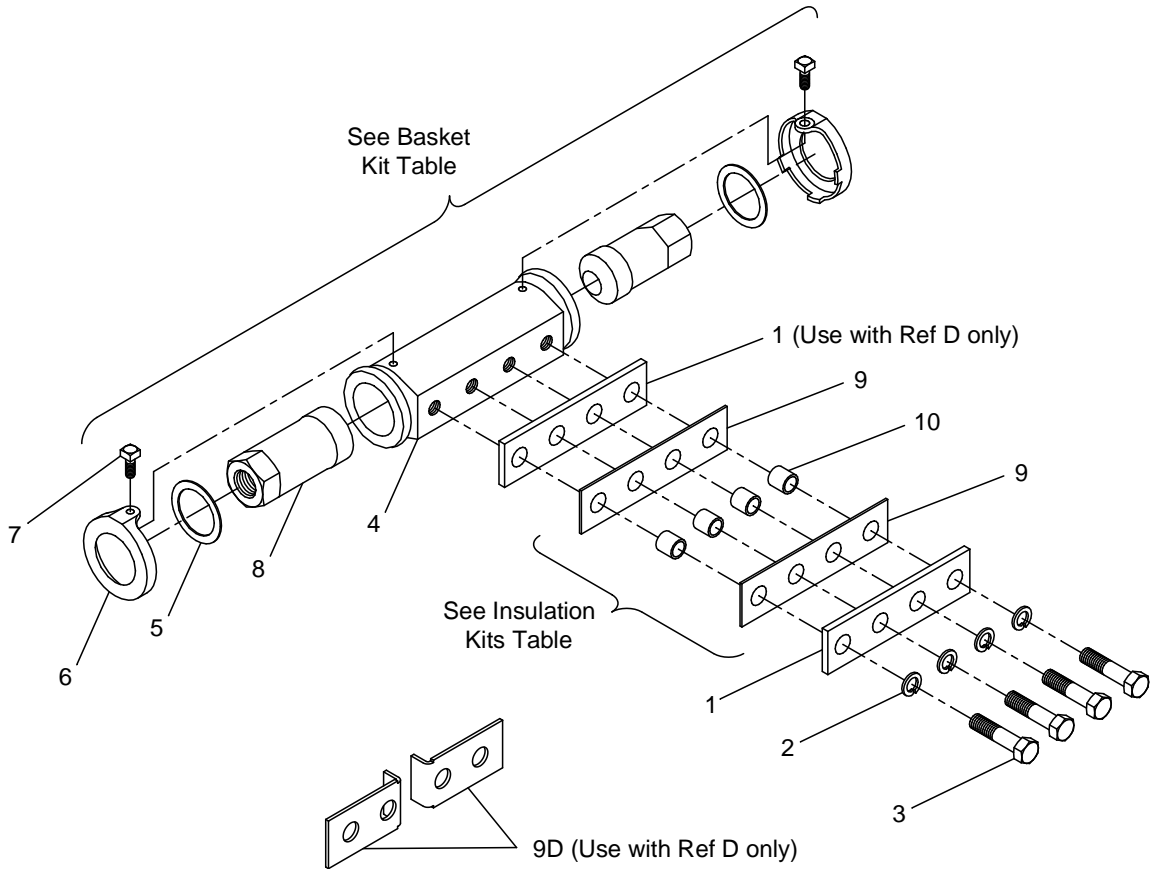

GRS

BASKETS

REF	J&A #	DESCRIPTION
A	180049-000	KIT, BASKET, FOR 3/4" BAR
B	180049-001	KIT, BASKET, FOR 1" BAR
C	180049-002	KIT, BASKET, FOR 1 1/4" BAR
D	180049-003	KIT, BASKET, FOR 1 1/4" BAR, SPECIAL
1	150070-000	PLATE, CONNECTOR, 1/2" THICK
2	013000-010	WASHER, SPLIT LOCK, 3/4" Z/P
3A	013203-644	SCREW, 3/4-10 X 2 3/4" FOR 3/4" BAR
3B	013203-648	SCREW, 3/4-10 X 3" FOR 1" BAR
3C	013203-652	SCREW, 3/4-10 X 3 1/4" FOR 1 1/4" BAR
3D	013203-656	SCREW, 3/4-10 X 3 1/2" FOR 1 1/4" BAR
4	110034-001	BODY, ADJUSTING BRACKET
5	013024-000	WASHER, 2 7/16" X 3 1/4" X 5/64"
6	110035-001	RETAINER, BASKET
7	140299-000	SCREW, BASKET KIT
8	110036-001	NUT, ADJUSTING, 1 1/4-7
9	027010-000	PLATE, INSULATOR, 1/8" THK, 4 HOLE
9D	027020-000	PLATE, INSULATOR, 1/8" THK, 2 HOLE
10A	027012-002	BUSHING, L=1 31/32" FOR 3/4" BAR
10B	027012-000	BUSHING, L=1 7/32" FOR 1" BAR
10C	027012-001	BUSHING, L=1 15/32" FOR 1 1/4" BAR

Basket Kit

REF	J&A #	DESCRIPTION
	225099-000	BASKET, SWITCH ADJUSTING
4	110034-001	BODY, ADJUSTING BRACKET
5	013024-000	WASHER, 2 7/16" X 3 1/4" X 5/64"
6	110035-001	RETAINER, BASKET
7	140299-000	SCREW, BASKET KIT
8	110036-001	NUT, ADJUSTING, 1 1/4-7

Insulation Kits

REF	J&A #	DESCRIPTION
A1	180032-000	KIT, INSULATION FOR 3/4" BAR
B1	180032-001	KIT, INSULATION FOR 1" BAR
C1	180032-002	KIT, INSULATION FOR 1 1/4" BAR
D1	180203-002	KIT, INSULATION FOR 1 1/4" BAR
9	027010-000	PLATE, INSULATOR, 1/8" THK, 4 HOLE
9D	027020-000	PLATE, INSULATOR, 1/8" THK, 2 HOLE
10A	027012-002	BUSHING, L=31/32 FOR 3/4" BAR
10B	027012-000	BUSHING, L=1 7/32 FOR 1" BAR
10C	027012-001	BUSHING, L=1 15/32" FOR 1 1/4" BAR