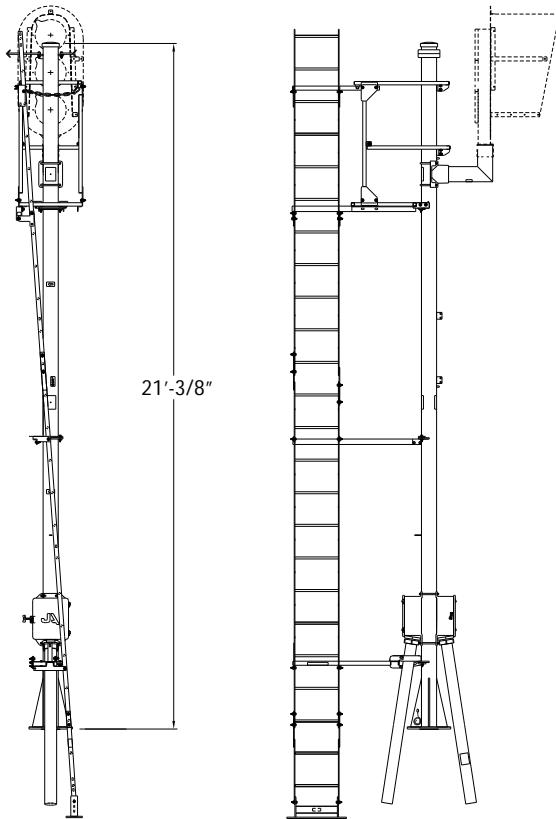

CLOSE CLEARANCE MAST LADDER PLATFORM CONFIGURATIONS

SINGLE HEAD

DOUBLE HEAD

SHOWN CONFIGURED W/
TWO TERMINAL BOXES (-100)

REF A

REF B

- STANDARD 24" WIDTH
- LADDER CAN BE INSTALLED FOR EITHER LEFT OR RIGHT HAND ACCESS
- CAN BE CUSTOMIZED TO YOUR REQUIREMENTS
- ASSEMBLE IN 30 MINUTES AND READY TO MOUNT TO FOUNDATION
- COLOR LIGHT HEAD NOT PROVIDED

REF	REF 1	J&A #	DESCRIPTION
A	8246	260090-000	CLOSE CLEARANCE, MLP, 1A-0B, 1 TERMINAL BOX
A	3162	260090-100	CLOSE CLEARANCE, MLP, 1A-0B, 2 TERMINAL BOXES
A	0810	260090-200	CLOSE CLEARANCE, MLP, 1A-0B, 1 TERMINAL BOX (BNSF SPEC)
B	3179	260091-000	CLOSE CLEARANCE, MLP, 1A-1B, 1 TERMINAL BOX
B	3163	260091-100	CLOSE CLEARANCE, MLP, 1A-1B, 2 TERMINAL BOXES
B	0653	260091-200	CLOSE CLEARANCE, MLP, 1A-1B, 1 TERMINAL BOX (BNSF SPEC)