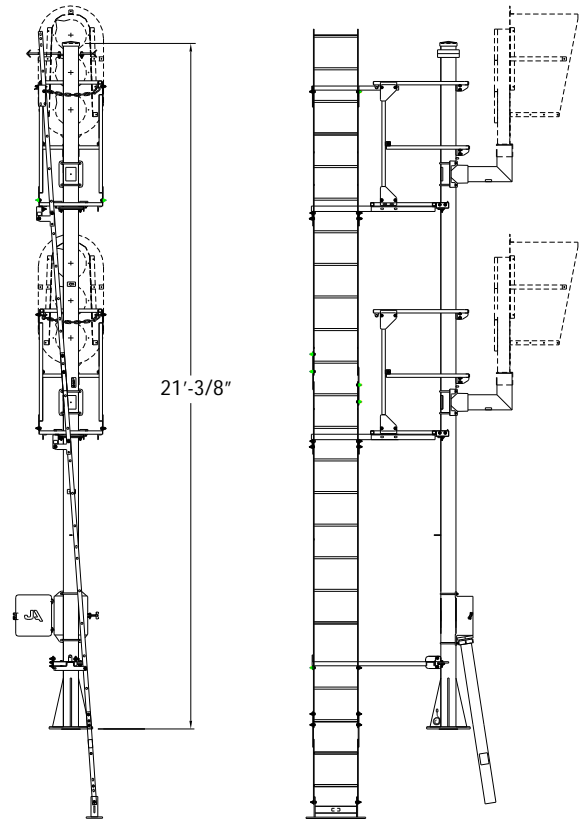

CLOSE CLEARANCE MAST LADDER PLATFORM CONFIGURATIONS

SINGLE HEAD

DOUBLE HEAD

SHOWN CONFIGURED W/
TWO TERMINAL BOXES (-100)

REF A

REF B

- STANDARD 24" WIDTH
- LADDER CAN BE INSTALLED FOR EITHER LEFT OR RIGHT HAND ACCESS
- CAN BE CUSTOMIZED TO YOUR REQUIREMENTS
- ASSEMBLE IN 30 MINUTES AND READY TO MOUNT TO FOUNDATION
- COLOR LIGHT HEAD NOT PROVIDED

REF	REF 1	J&A #	DESCRIPTION
A	8246	260090-000	CLOSE CLEARANCE, MLP, 1A-0B, 1 TERMINAL BOX
A	3162	260090-100	CLOSE CLEARANCE, MLP, 1A-0B, 2 TERMINAL BOXES
A	0810	260090-200	CLOSE CLEARANCE, MLP, 1A-0B, 1 TERMINAL BOX (BNSF SPEC)
B	3179	260091-000	CLOSE CLEARANCE, MLP, 1A-1B, 1 TERMINAL BOX
B	3163	260091-100	CLOSE CLEARANCE, MLP, 1A-1B, 2 TERMINAL BOXES
B	0653	260091-200	CLOSE CLEARANCE, MLP, 1A-1B, 1 TERMINAL BOX (BNSF SPEC)