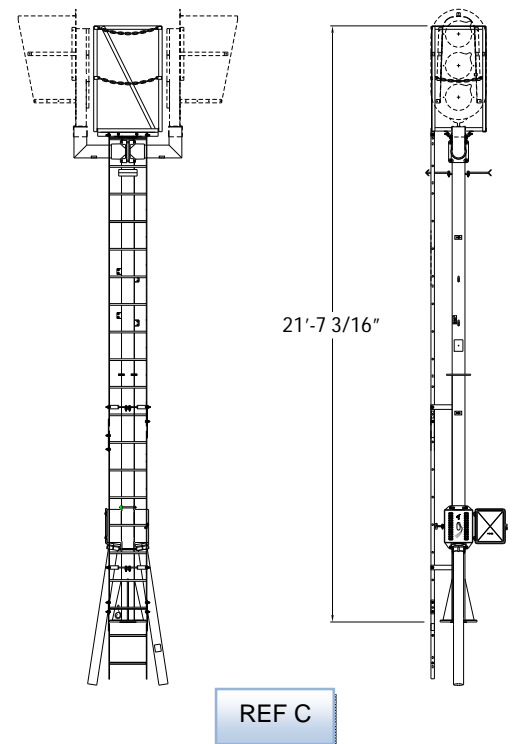

### CLOSE CLEARANCE MAST LADDER PLATFORM CONFIGURATIONS

SHOWN CONFIGURED W/ TWO TERMINAL BOXES (-100)

- DELIVERED COMPLETELY ASSEMBLED
- CAN BE CUSTOMIZED TO YOUR REQUIREMENTS
- COLOR LIGHT HEAD NOT PROVIDED
- STANDARD 24" OVERALL WIDTH

REF	REF 1	J&A #	DESCRIPTION
A	8246	260095-000	BACK TO BACK MLP, 2A-1B, RIGHT FACING, 1 TERMINAL BOX
A	3162	260095-100	BACK TO BACK MLP, 2A-1B, RIGHT FACING, 2 TERMINAL BOXES
B	0810	260096-000	BACK TO BACK MLP, 2A-1B, LEFT FACING, 1 TERMINAL BOX
B	3179	260096-100	BACK TO BACK MLP, 2A-1B, LEFT FACING, 2 TERMINAL BOXES
C	3163	260097-000	BACK TO BACK MLP, 2A-0B, TOP PLATFORM ONLY, 1 TERMINAL BOX
C	0653	260097-100	BACK TO BACK MLP, 2A-0B, TOP PLATFORM ONLY, 2 TERMINAL BOXES