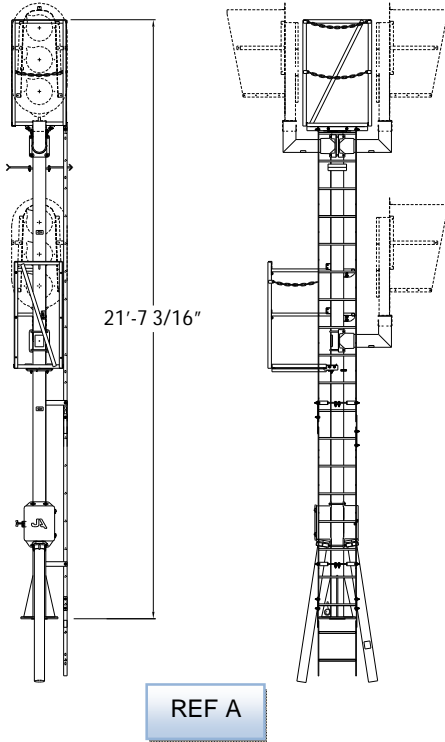

### CLOSE CLEARANCE MAST LADDER PLATFORM CONFIGURATIONS

SHOWN CONFIGURED W/ TWO TERMINAL BOXES (-100)

- DELIVERED COMPLETELY ASSEMBLED
- CAN BE CUSTOMIZED TO YOUR REQUIREMENTS
- COLOR LIGHT HEAD NOT PROVIDED
- STANDARD 24" OVERALL WIDTH

REF	REF 1	J&A #	DESCRIPTION
A	8246	260095-000	BACK TO BACK MLP, 2A-1B, RIGHT FACING, 1 TERMINAL BOX
A	3162	260095-100	BACK TO BACK MLP, 2A-1B, RIGHT FACING, 2 TERMINAL BOXES
B	0810	260096-000	BACK TO BACK MLP, 2A-1B, LEFT FACING, 1 TERMINAL BOX
B	3179	260096-100	BACK TO BACK MLP, 2A-1B, LEFT FACING, 2 TERMINAL BOXES
C	3163	260097-000	BACK TO BACK MLP, 2A-0B, TOP PLATFORM ONLY, 1 TERMINAL BOX
C	0653	260097-100	BACK TO BACK MLP, 2A-0B, TOP PLATFORM ONLY, 2 TERMINAL BOXES