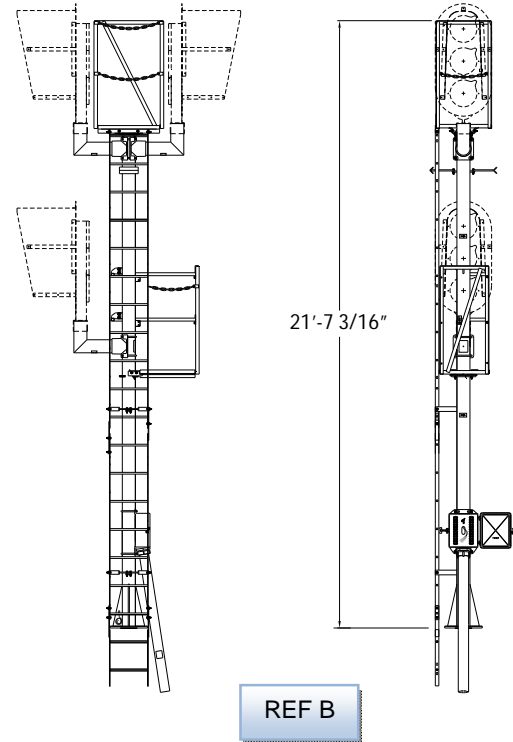

### CLOSE CLEARANCE MAST LADDER PLATFORM CONFIGURATIONS

SHOWN CONFIGURED W/ TWO TERMINAL BOXES (-100)

- DELIVERED COMPLETELY ASSEMBLED
- CAN BE CUSTOMIZED TO YOUR REQUIREMENTS
- COLOR LIGHT HEAD NOT PROVIDED
- STANDARD 24" OVERALL WIDTH

REF	REF 1	J&A #	DESCRIPTION
A	8246	260095-000	BACK TO BACK MLP, 2A-1B, RIGHT FACING, 1 TERMINAL BOX
A	3162	260095-100	BACK TO BACK MLP, 2A-1B, RIGHT FACING, 2 TERMINAL BOXES
B	0810	260096-000	BACK TO BACK MLP, 2A-1B, LEFT FACING, 1 TERMINAL BOX
B	3179	260096-100	BACK TO BACK MLP, 2A-1B, LEFT FACING, 2 TERMINAL BOXES
C	3163	260097-000	BACK TO BACK MLP, 2A-0B, TOP PLATFORM ONLY, 1 TERMINAL BOX
C	0653	260097-100	BACK TO BACK MLP, 2A-0B, TOP PLATFORM ONLY, 2 TERMINAL BOXES