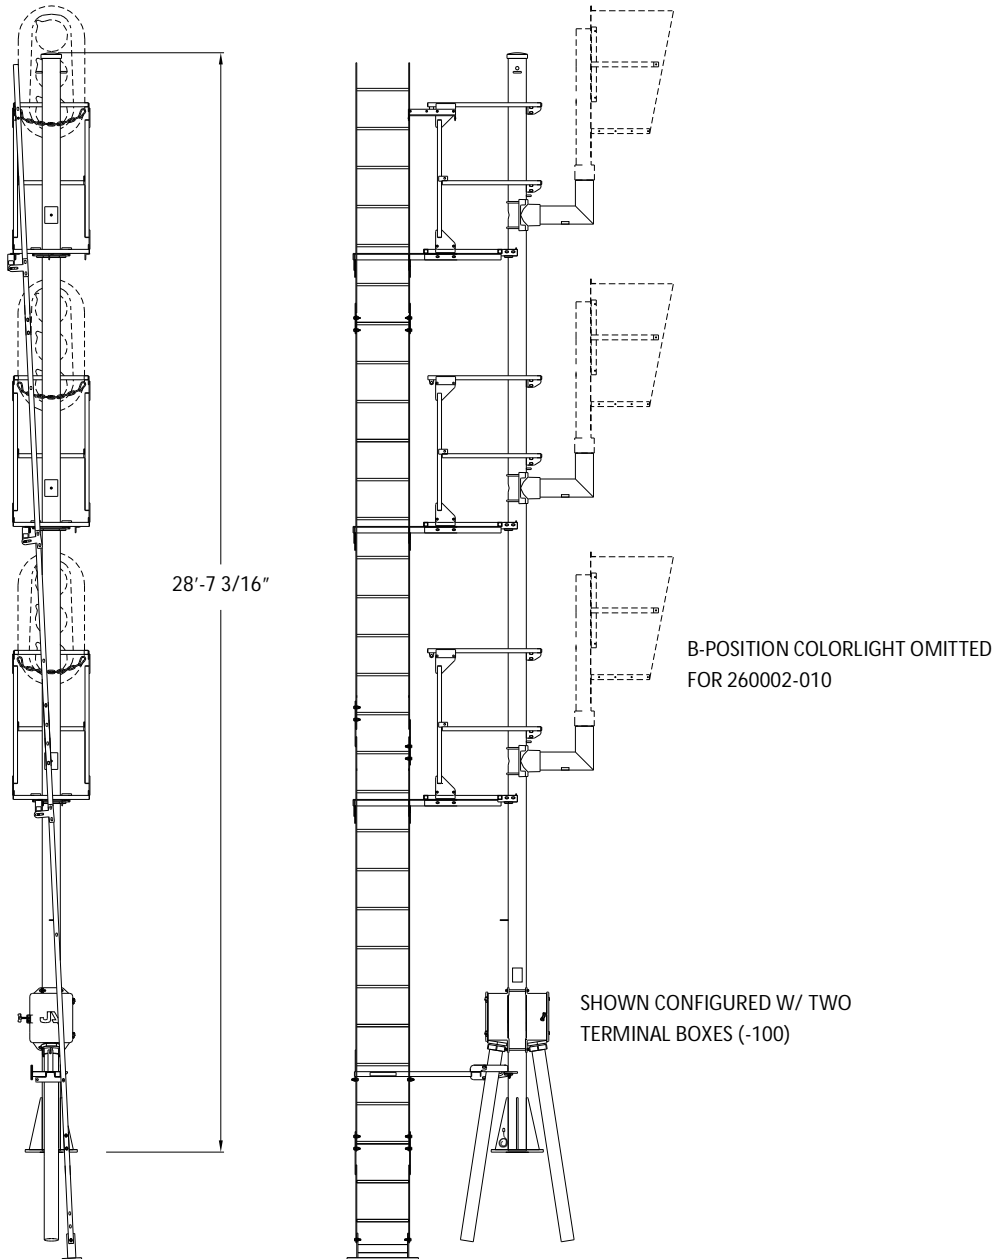

CLOSE CLEARANCE MAST LADDER PLATFORM

REF	J&A #	DESCRIPTION
8247	260001-000	28' CLOSE CLEARANCE, 1C-1A-1B, 1 TERMINAL BOX (UP)
-	260001-100	28' CLOSE CLEARANCE, 1C-2A-1B, 2 TERMINAL BOXES (UP)
0705	260002-000	28' CLOSE CLEARANCE, 1C-1A-1B, 1 TERMINAL BOX (BNSF)
-	260002-010	28' CLOSE CLEARANCE, 1C-1A, 1 TERMINAL BOX (BNSF)

- CAN BE CUSTOMIZED TO YOUR REQUIREMENTS
- COLOR LIGHT HEAD NOT PROVIDED
- FOLDABLE DESIGN FOR EASY ASSEMBLY