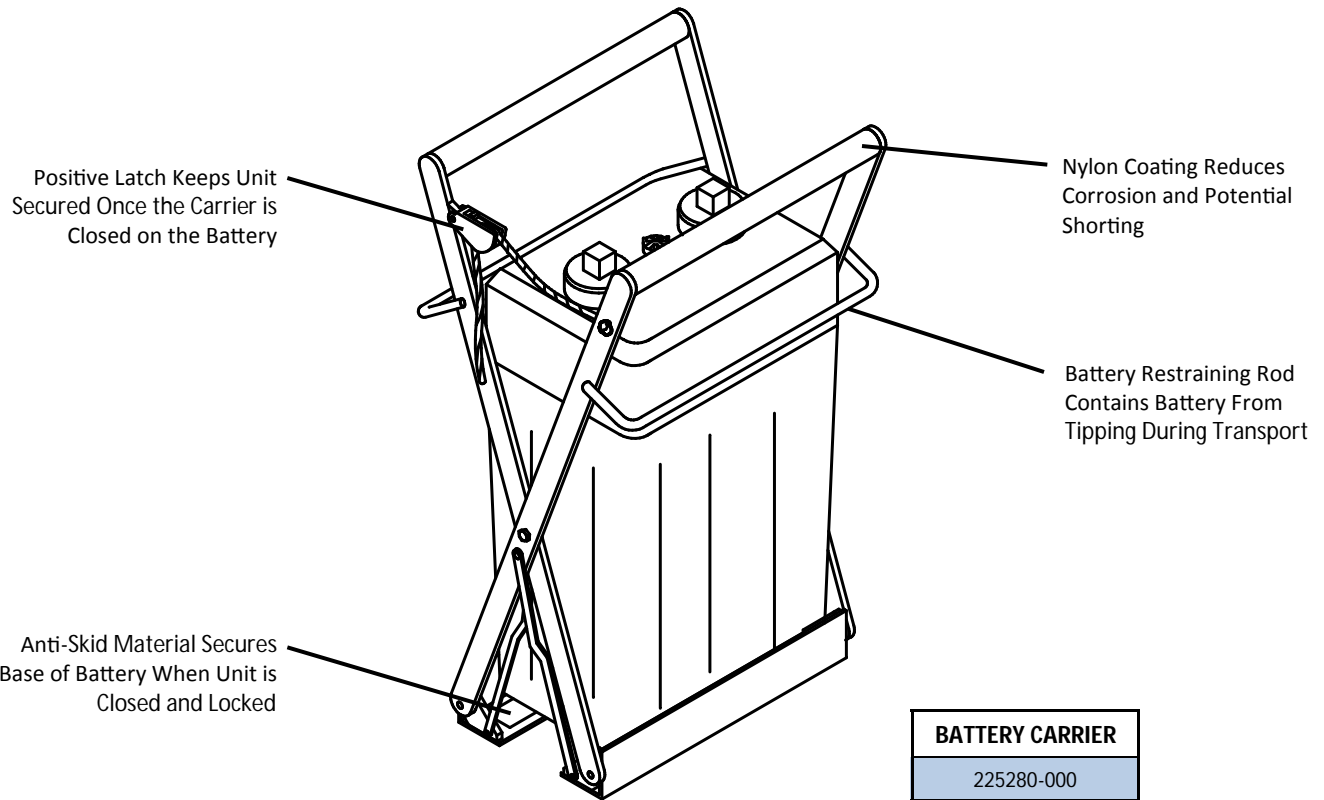

# Battery Carrier

- Designed to Reduce Potential Back Injuries When Lifting and Moving Signal Batteries
- Universal Carrier Fits Most Signal Batteries

Used With the Battery Extractor or Forklift to Lift Battery

<b>BATTERY LIFTING SLING</b>
225315-000

Used As Safety Protection to Prevent Accidental Shorting

<b>BATTERY COVER</b>
024002-000