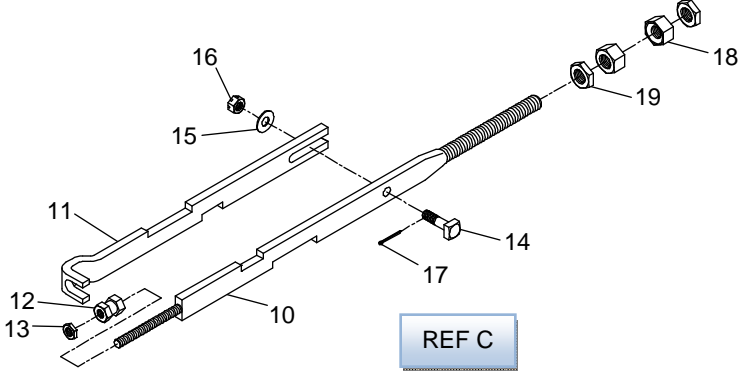

## INTERNAL LOCK RODS

REF	O.E.M. #	J&A #	DESCRIPTION
A	UN-149866	225033-000	ROD, LOCK, INTERNAL
B		225483-000	ROD, LOCK, INTERNAL, RIGHT HAND
1	UM-149865	160030-000	ROD, LOCK, RIGHT HAND
2	UM-149864	160029-000	ROD, LOCK, LEFT HAND
3	UM-10725	140122-000	SCREW, HEX, 3/4-10 X 3 3/4" Z/P
4	UJ-47506	013007-010	WASHER, FLAT WROUGHT, 3/4" Z/P
5	UM-22828	013114-010	NUT, SLOTTED, 3/4-10 Z/P
6	UJ-48632	014001-0924	PIN, COTTER, 3/16" X 1 1/2" Z/P
7	UM-117153	013115-012	NUT, HEAVY HEX, 1-8 Z/P
8	UM-117152	013124-012	NUT, HEAVY HEX JAM, 1-8 Z/P
9	UM-22828	140129-000	NUT, MACHINED (CUP), 1-8 Z/P
10		160656-000	ROD, LOCK, INTERNAL, STRAIGHT
11		160446-000	ROD, LOCK, INTERNAL, RIGHT HAND

REF	O.E.M. #	J&A #	DESCRIPTION
C	UN-258643	225031-000	ROD, LOCK, INTERNAL (M23)
10	UM-258607	160019-000	ROD, LOCK
11	UM-258668	140096-000	ADJUSTING PIECE
12	UM-284	140092-000	NUT, ADJUSTING, 3/4-10
13	UJ-48026	013124-010	NUT, HEAVY HEX JAM, 3/4-10 Z/P
14	UM-10725	140122-000	SCREW, HEX, 3/4-10 X 3 3/4" Z/P
15	UJ-47506	013007-010	WASHER, FLAT WROUGHT, 3/4" Z/P
16	UJ-48026	013114-010	NUT, SLOTTED, 3/4-10 Z/P
17	UJ-48632	014001-0924	PIN, COTTER, 3/16" X 1 1/2" Z/P
18	UM-182552	140095-000	NUT, CONICAL, 1 1/4-7 Z/P
19	UJ-48044	013124-014	NUT, HEAVY HEX JAM, 1 1/4-7 Z/P