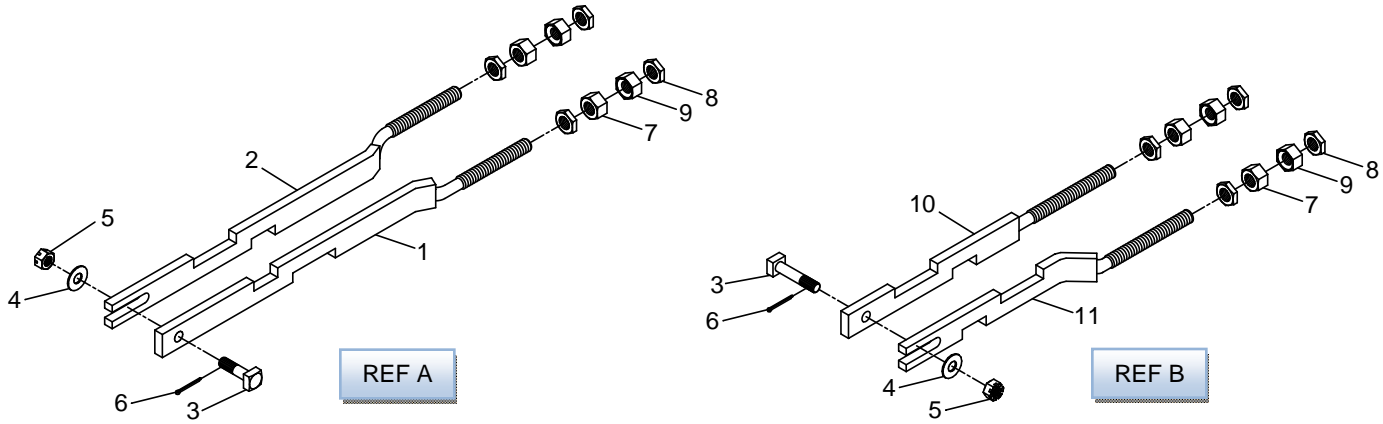

## INTERNAL LOCK RODS

REF	O.E.M. #	J&A #	DESCRIPTION
A	UN-149866	225033-000	ROD, LOCK, INTERNAL
B		225483-000	ROD, LOCK, INTERNAL, RIGHT HAND
1	UM-149865	160030-000	ROD, LOCK, RIGHT HAND
2	UM-149864	160029-000	ROD, LOCK, LEFT HAND
3	UM-10725	140122-000	SCREW, HEX, 3/4-10 X 3 3/4" Z/P
4	UJ-47506	013007-010	WASHER, FLAT WROUGHT, 3/4" Z/P
5	UM-22828	013114-010	NUT, SLOTTED, 3/4-10 Z/P
6	UJ-48632	014001-0924	PIN, COTTER, 3/16" X 1 1/2" Z/P
7	UM-117153	013115-012	NUT, HEAVY HEX, 1-8 Z/P
8	UM-117152	013124-012	NUT, HEAVY HEX JAM, 1-8 Z/P
9	UM-22828	140129-000	NUT, MACHINED (CUP), 1-8 Z/P
10		160656-000	ROD, LOCK, INTERNAL, STRAIGHT
11		160446-000	ROD, LOCK, INTERNAL, RIGHT HAND

REF	O.E.M. #	J&A #	DESCRIPTION
C	UN-258643	225031-000	ROD, LOCK, INTERNAL (M23)
10	UM-258607	160019-000	ROD, LOCK
11	UM-258668	140096-000	ADJUSTING PIECE
12	UM-284	140092-000	NUT, ADJUSTING, 3/4-10
13	UJ-48026	013124-010	NUT, HEAVY HEX JAM, 3/4-10 Z/P
14	UM-10725	140122-000	SCREW, HEX, 3/4-10 X 3 3/4" Z/P
15	UJ-47506	013007-010	WASHER, FLAT WROUGHT, 3/4" Z/P
16	UJ-48026	013114-010	NUT, SLOTTED, 3/4-10 Z/P
17	UJ-48632	014001-0924	PIN, COTTER, 3/16" X 1 1/2" Z/P
18	UM-182552	140095-000	NUT, CONICAL, 1 1/4-7 Z/P
19	UJ-48044	013124-014	NUT, HEAVY HEX JAM, 1 1/4-7 Z/P