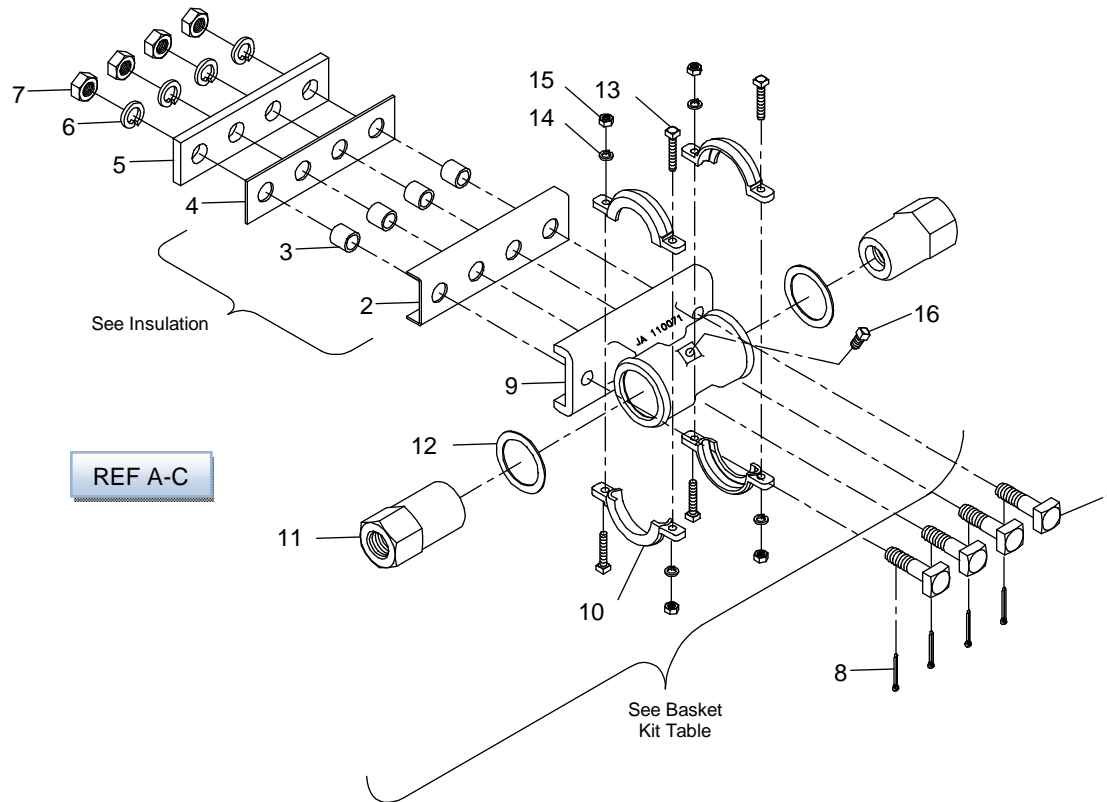

US&S BASKETS

REF	J&A #	DESCRIPTION
A	180132-000	KIT, BASKET FOR 3/4" BAR
B	180132-001	KIT, BASKET FOR 1" BAR
C	180132-002	KIT, BASKET FOR 1 1/4" BAR
1A	140100-001	SCREW, SQUARE, 3/4-10 X 3 1/2"
1B	140100-005	SCREW, SQUARE, 3/4-10 X 3 3/4"
1C	140100-006	SCREW, SQUARE, 3/4-10 X 4"
2	027009-000	CHANNEL, INSULATOR, 4 HOLE
3A	027012-002	BUSHING, 3/4", L=31/32", FOR 3/4" BAR
3B	027012-000	BUSHING, 3/4", L=1 7/32", FOR 1" BAR
3C	027012-001	BUSHING, 3/4", L=1 15/32", FOR 1 1/4" BAR
4	027010-000	PLATE, INSULATOR, 1/8" THICK
5	150070-000	PLATE, CONNECTOR, 1/2"
6	013000-010	WASHER, SPLIT LOCK, 3/4" Z/P
7	013115-010	NUT, HEAVY HEX, 3/4-10 Z/P
8	014001-0920	PIN, COTTER, 3/16" X 1 1/4"
9	110071-001	BASKET, US&S
10	110072-001	RING, RETAINING
11	110036-003	NUT, 1 1/4-7 ADJUSTING
12	013032-000	WASHER, 2 1/4" X 3 1/16" X 5"
13	013211-324	SCREW, SQUARE, 3/8-16 X 1 1/2" Z/P
14	013000-006	WASHER, SPLIT LOCK, 3/8" Z/P
15	013100-006	NUT, HEX, 3/8-16 Z/P
16	026009-000	FITTING, PLUG 1/4-18 NPT SQHD Z/P

Basket Kit

REF	J&A #	DESCRIPTION
	225232-000	ASSEMBLY, BASKET
9	110071-001	BASKET, US&S
10	110072-001	RING, RETAINING
11	110036-003	NUT, 1 1/4-7 ADJUSTING
12	013032-000	WASHER, 2 1/4" X 3 1/16" X 5"
13	013211-324	SCREW, SQUARE, 3/8-16 X 1 1/2" Z/P
14	013000-006	WASHER, SPLIT LOCK, 3/8" Z/P
15	013100-006	NUT, HEX, 3/8-16 Z/P
16	026009-000	FITTING, PLUG, 1/4-18 NPT SQHD Z/P

Insulation Kits

REF	J&A #	DESCRIPTION
A1	180133-000	KIT, INSULATION FOR 3/4" BAR
B1	180133-001	KIT, INSULATION FOR 1" BAR
C1	180133-002	KIT, INSULATION FOR 1 1/4" BAR
2	027009-000	CHANNEL, INSULATOR, 4 HOLE
3A	027012-002	BUSHING, 3/4", L=31/32", FOR 3/4" BAR
3B	027012-000	BUSHING, 3/4", L=1 7/32", FOR 1" BAR
3C	027012-001	BUSHING, 3/4", L=1 15/32", FOR 1 1/4" BAR
4	027010-000	PLATE, INSULATOR, 1/8" THK W/ 4 HOLES